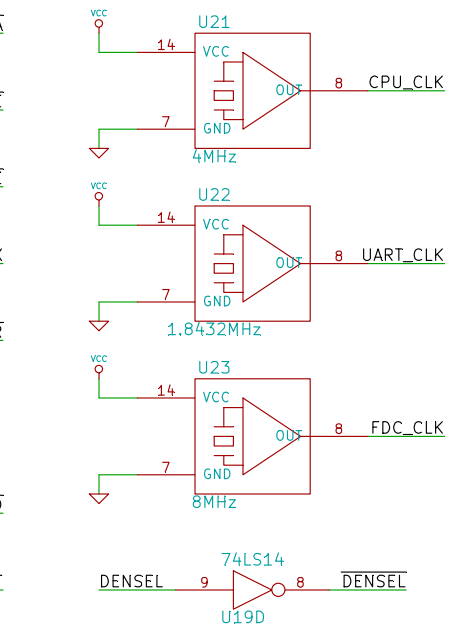

Chip Select Logic

RTC and Memory Backup

Floppy Interface

Parallel Port

Oscillators

Memory Paging Logic

Serial Interface

Reset Circuit

LEDs

Power

Pull-up Resistors