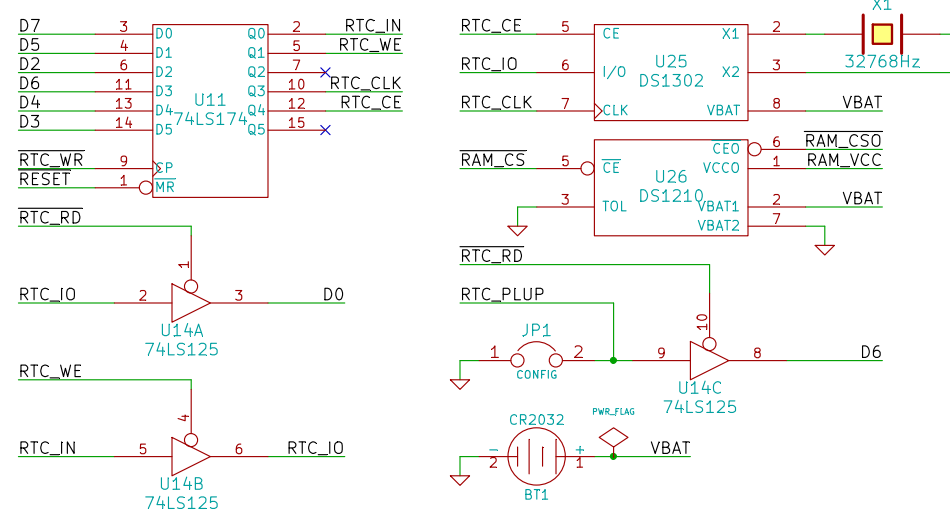

Chip Select Logic

RTC and Memory Backup

Floppy Interface

Parallel Port

Oscillators

Memory Paging Logic

Serial Interface

Reset Circuit

LEDs

Power

Pull-up Resistors