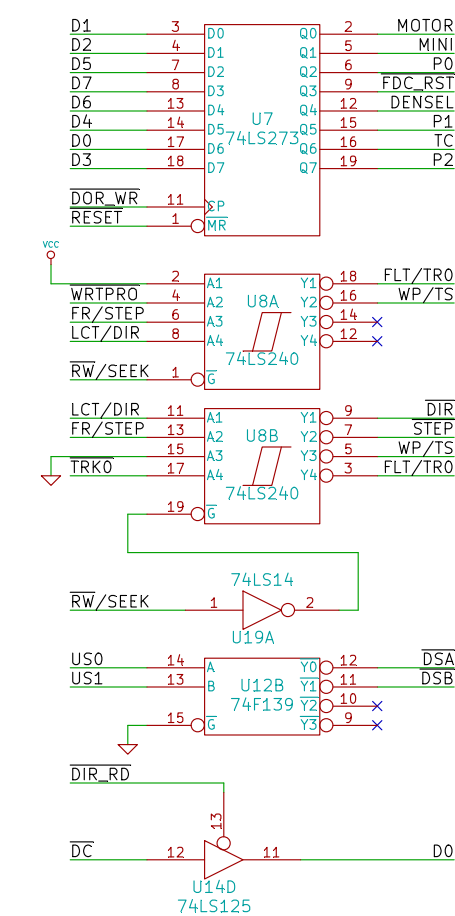

Chip Select Logic

RTC and Memory Backup

Floppy Interface

Parallel Port

Oscillators

Memory Paging Logic

Serial Interface

Reset Circuit

LEDs

Power

Pull-up Resistors