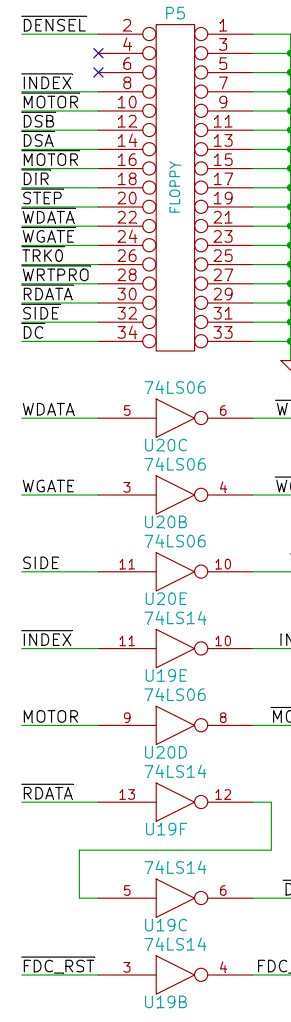

Chip Select Logic

RTC and Memory Backup

Floppy Interface

Parallel Port

Oscillators

Memory Paging Logic

Serial Interface

Reset Circuit

LEDs

Power

Pull-up Resistors