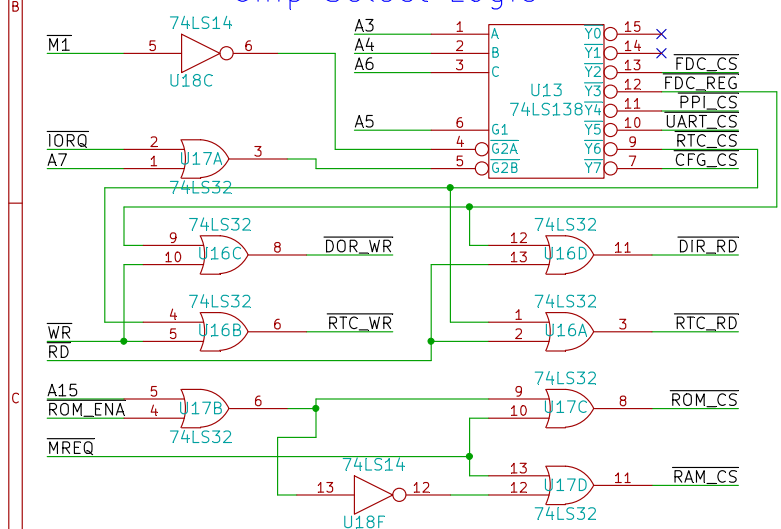

Chip Select Logic

RTC and Memory Backup

Floppy Interface

Parallel Port

Oscillators

Memory Paging Logic

Serial Interface

Reset Circuit

LEDs

Power

Pull-up Resistors